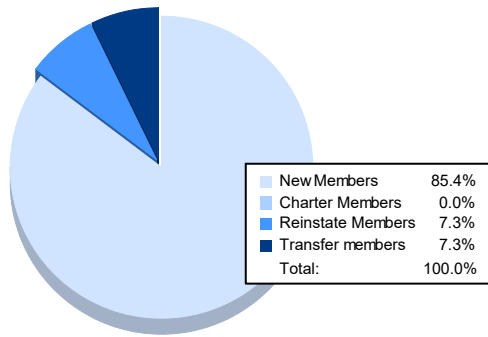

Year	New Clubs	Dropped Clubs	Gain/ Loss Clubs	New Members	Charter Members	Reinstate Members	Transfer Members	Total Member Added	Total Members Dropped	Gain/ Loss Members
2016-2017	0	2	-2	104	0	6	11	121	125	-4
2017-2018	0	1	-1	106	0	3	4	113	120	-7
2018-2019	1	2	-1	102	28	8	3	141	180	-39
2019-2020	0	2	-2	62	30	3	4	99	141	-42
2020-2021	0	1	-1	35	0	3	3	41	128	-87
<b>Average</b>	<b>0</b>	<b>2</b>	<b>-1</b>	<b>82</b>	<b>12</b>	<b>5</b>	<b>5</b>	<b>103</b>	<b>139</b>	<b>-36</b>

### Membership Composition June 2021 Cumulative