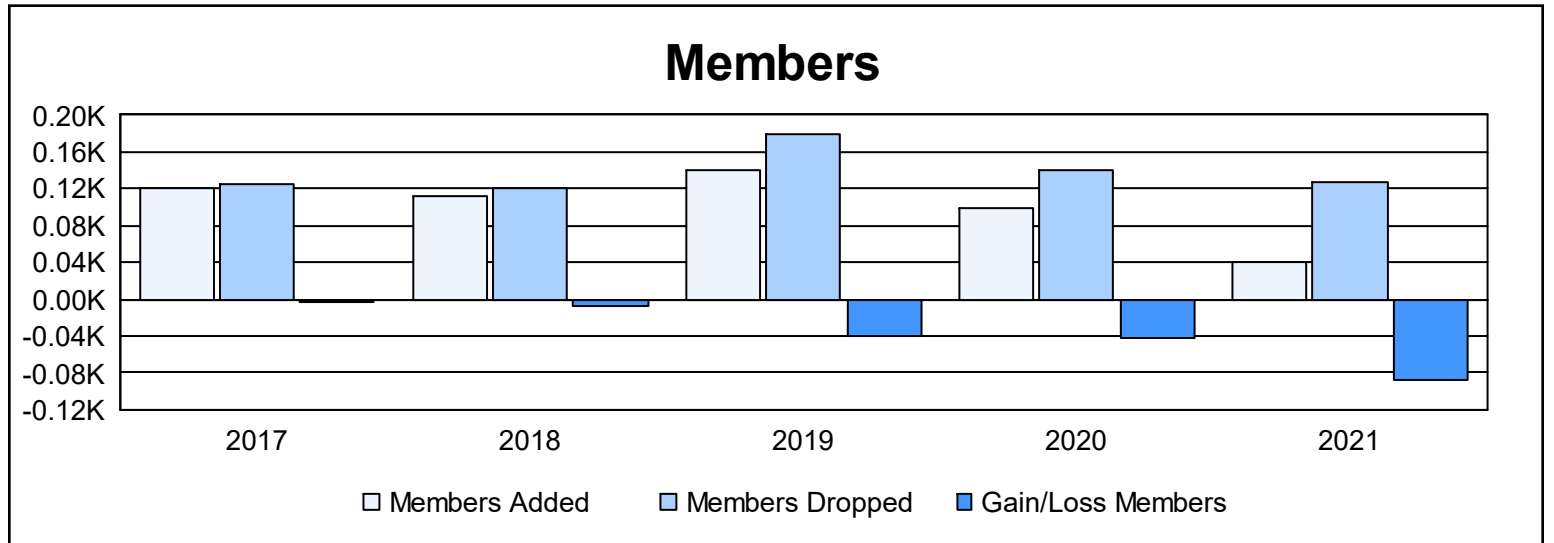

Year	New Clubs	Dropped Clubs	Gain/ Loss Clubs	New Members	Charter Members	Reinstate Members	Transfer Members	Total Member Added	Total Members Dropped	Gain/ Loss Members
2016-2017	0	2	-2	104	0	6	11	121	125	-4
2017-2018	0	1	-1	106	0	3	4	113	120	-7
2018-2019	1	2	-1	102	28	8	3	141	180	-39
2019-2020	0	2	-2	62	30	3	4	99	141	-42
2020-2021	0	1	-1	35	0	3	3	41	128	-87
<b>Average</b>	<b>0</b>	<b>2</b>	<b>-1</b>	<b>82</b>	<b>12</b>	<b>5</b>	<b>5</b>	<b>103</b>	<b>139</b>	<b>-36</b>

### Membership Composition June 2021 Cumulative